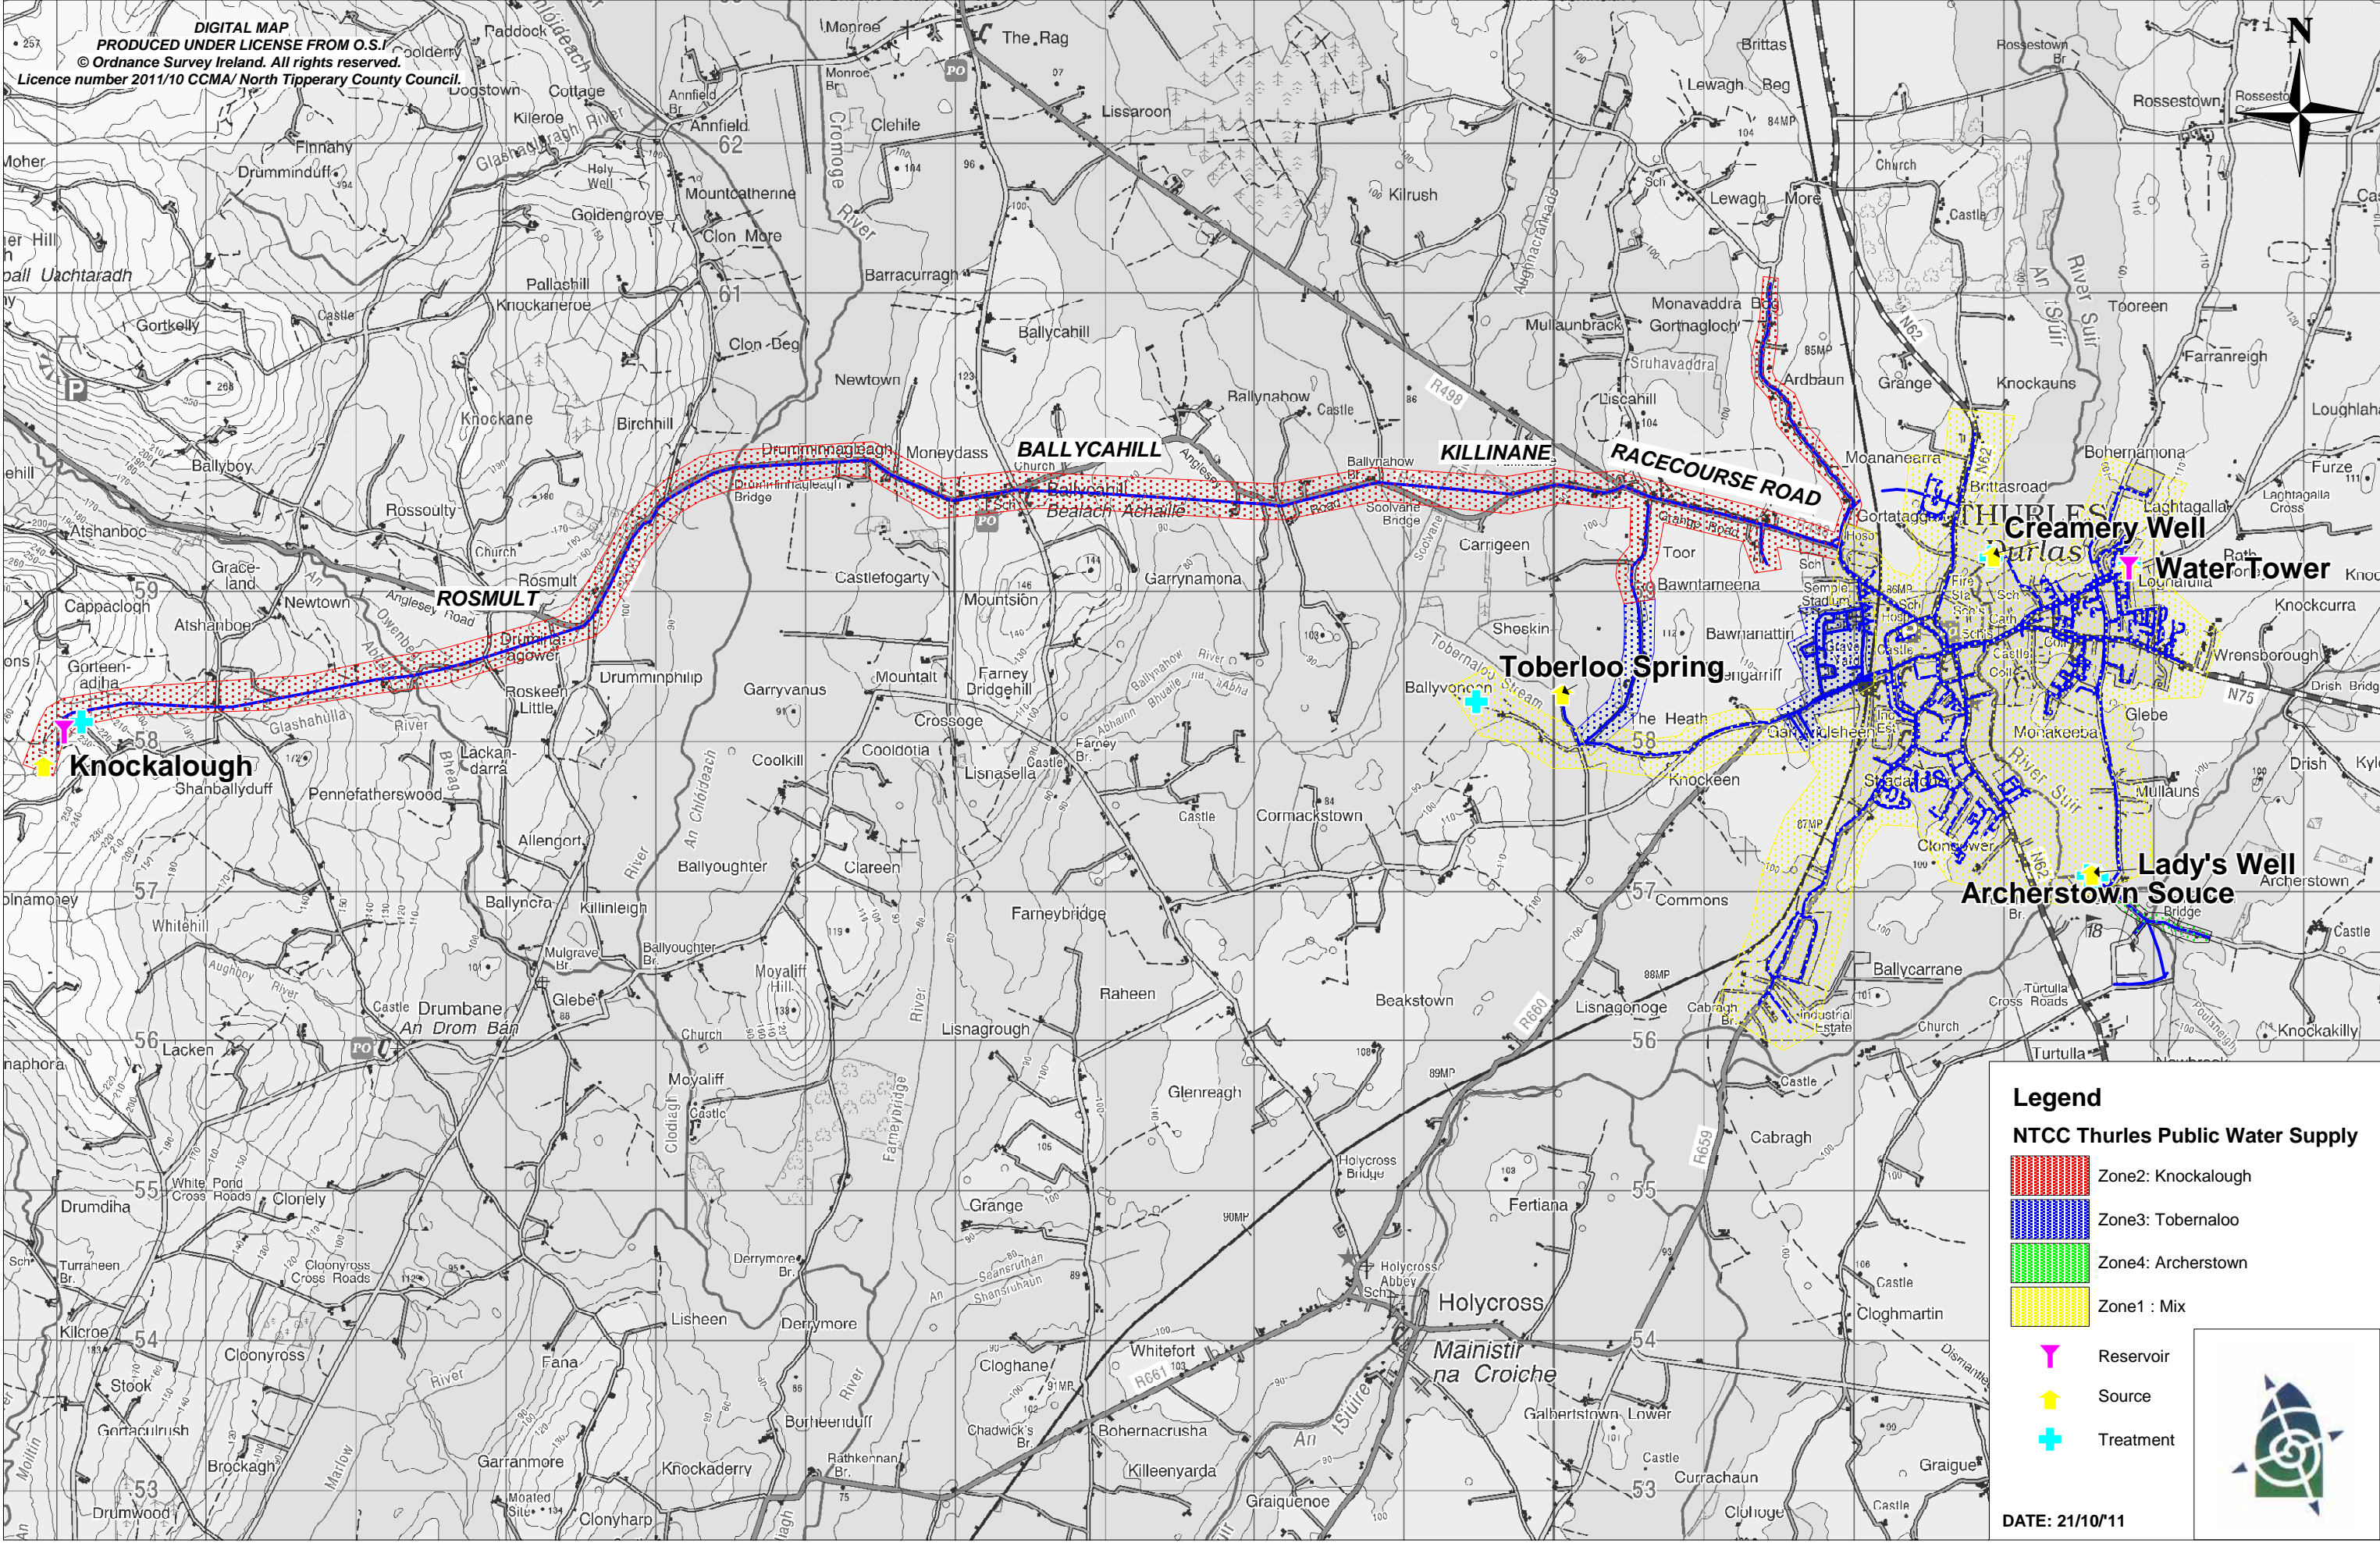

DIGITAL MAP
 PRODUCED UNDER LICENSE FROM O.S.I.
 © Ordnance Survey Ireland. All rights reserved.
 Licence number 2011/10 CCMA/ North Tipperary County Council.

Legend
NTCC Thurles Public Water Supply

-  Zone2: Knockalough
-  Zone3: Tobermaloo
-  Zone4: Archerstown
-  Zone1 : Mix
-  Reservoir
-  Source
-  Treatment